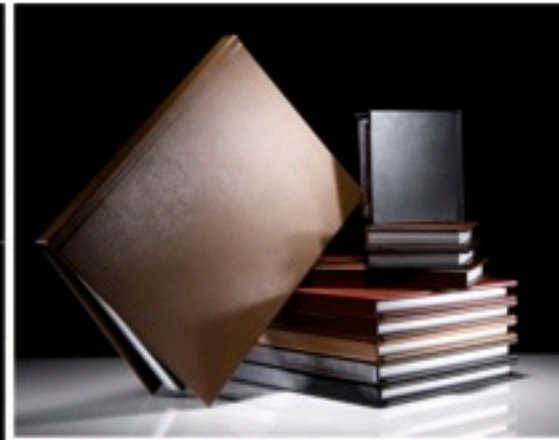

VISION ART ALBUMS

Every book is printed on fine art, museum quality paper with vibrant and vivid archival inks. When you open up a Vision Art book you see a full panoramic display of your pictures, because we have no cuts or gutters in the binding, the images display without any distractions. The creation is printed on matte paper that is rated to last generations without discoloring, yellowing or fading.

The Original: Our award winning style that is contemporary and sleek. Each spread is about 20 mm thick glued back-to-back. This book starts with 15 spreads and will hold a maximum of 45 spreads (that's 90 sides). Available in Square, Vertical, Horizontal, and our PanoVista sizes.

Photo Wrap Cover

Display Box Option

Leather cover options

3/4" Leather binding with image

The Photo Art: Equal in every way to The Original except that the spreads are thicker and a Photo Finish is applied. This style is made to resemble a flush mount album. Due to the thickness, you are limited to 25 spreads. You can order this book without the Photo Finish if you prefer the fine art look. There is a difference in price for the thicker pages.